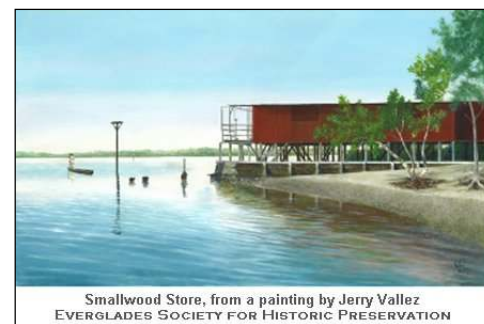

Old Market, from a painting by Jerry Vallez
EVERGLADES SOCIETY FOR HISTORIC PRESERVATION

Smallwood Store, from a painting by Jerry Vallez
EVERGLADES SOCIETY FOR HISTORIC PRESERVATION

Jerry Vallez Cards & Prints

ORDER FORM

date _____

NOTE CARD ($2.50)

PRINT ($50.00) 11 x 14 inches, matted

Everglades Inn _____

Rod & Gun Club _____

JT's Grill & Gallery _____

Old Market _____

Smallwood Store _____

TOTAL _____ x $2.50 + _____ x $50.00 = $ _____

Pack Of 5 Assorted Note Cards _____ x $10.00 = $ _____

postage ($0.50 single card, $1.00 pack of cards, ask for print) $ _____

total $ _____

Please make check payable to EHSP and send to ESHP, P.O. Box 46, Everglades City, FL, 34139.

customer name _____

street / POBox _____

city _____ state _____ ZIP _____

telephone _____ email _____